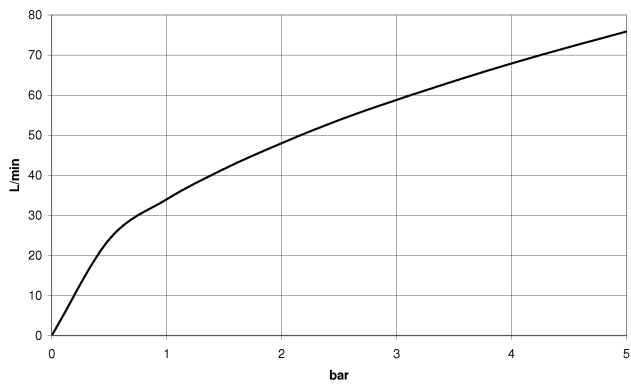

**LULU Wall elbow - Chrome**

LULU

28 450 710

- 3/8" shower outlet
  - rosette 78 x 55 mm
  - 1/2" connection
- Intrinsic protection against back flow.**

Intrinsic protection against back flow.

	Chrome	28 450 710-00
	Brushed Platinum	28 450 710-06

**Required miscellaneous**

**Concealed adapter -**

35 080 970-90  
0010

28 450 710

mm [inches]

### Flow rate chart