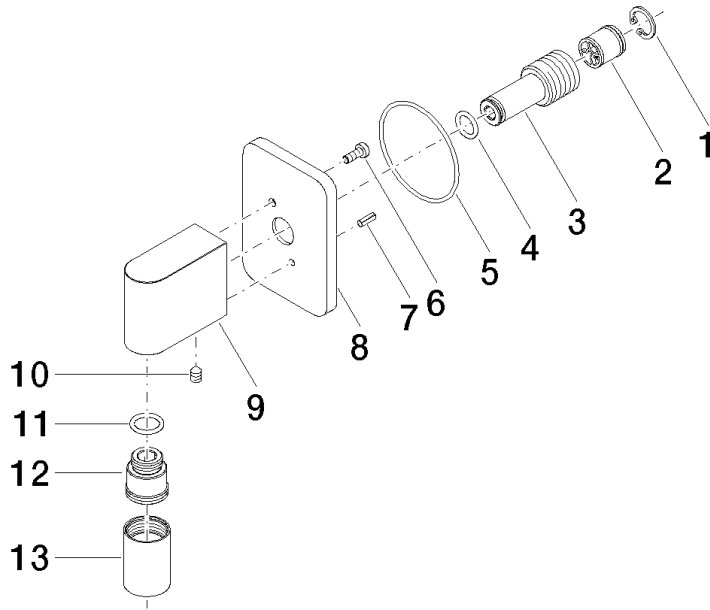

**LULU Wall elbow - Chrome**

LULU

28 450 710

- 3/8" shower outlet
  - rosette 78 x 55 mm
  - 1/2" connection
- Intrinsic protection against back flow.**

Intrinsic protection against back flow.

	Chrome	28 450 710-00
	Brushed Platinum	28 450 710-06

## LULU Wall elbow - Chrome

---

LULU

28 450 710

### Spare parts list

No.	Item Number	Name	Quantity used	Delivery time
1	09 16 01 014 90	ring	1	2
2	90 23 01 040 00 90	back-flow preventer	1	2
3	09 24 03 116 20 90	nipple	1	2
4	09 14 10 008 90	seal	1	2
5	09 14 10 142 90	seal	1	2
6	09 30 30 054 90	screw	1	2
7	09 31 11 026 90	pin	1	2
8	09 27 71 002-00	rosette	1	10
9	09 11 03 026 20-00	connection	1	60
10	09 31 11 005 90	pin	1	2
11	90 14 10 077 00 90	seal	1	2
12	09 24 03 107 20 90	nipple	1	2
13	90 21 02 069 00-00	cover	1	10