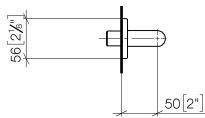

**LULU Wall elbow - Chrome**

LULU

28 450 710

- 3/8" shower outlet
  - rosette 78 x 55 mm
  - 1/2" connection
- Intrinsic protection against back flow.**

Intrinsic protection against back flow.

	Chrome	28 450 710-00
	Brushed Platinum	28 450 710-06

**Required miscellaneous**

**Concealed adapter -**

35 080 970-90  
0010

28 450 710

mm [inches]

### Flow rate chart